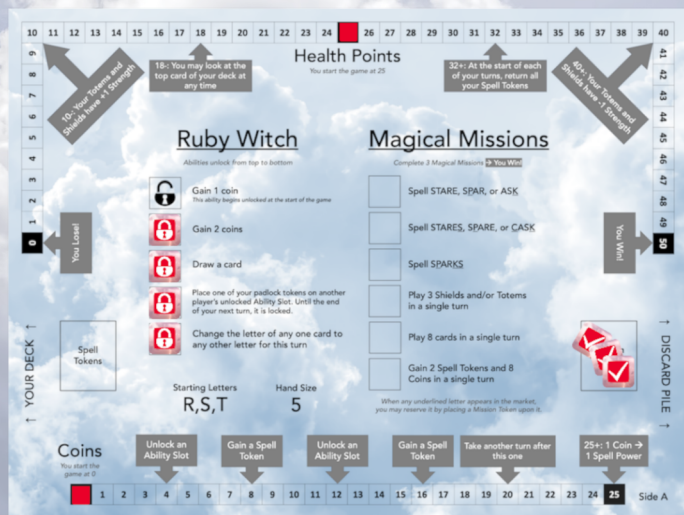

SPELLED

Deckbuilding meets wordplay in a game of duelling witches and wizards

Play your letter cards to gain coins, acquire new cards, and find the synergies between your deck and character. Then spell words with those letters to activate even more combos.

When you've "Spelled" a word, use your character's unique powers and the rewards on your player board to unleash your inner magician. Win by destroying your opponent, doubling your own starting health, or by completing three of your Magical Missions.

Components:

- 126 Poker-Size Cards
- 2 dual-sided player boards
- 4 wooden cubes (8mm)

Tom Allen
tom@triplepointgames.com
triplepointgames.com/spelled